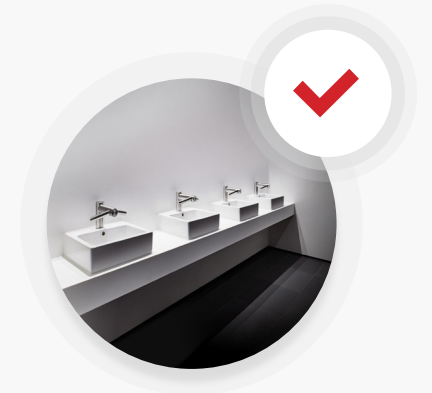

Hanging Shields

Extender-Panels

KEEP YOUR TEAMS INFORMED

OFFICE SIGNAGE

Plumbing Fixtures

Take control of your workplace hygiene by integrating your office with touchless products, such as hands-free soap dispensers & touch-free faucets.

**Touchless Lavatory
Faucets**
BATHROOMS

**Touchless Toilet
Flushometers**
BATHROOMS

**Automatic Soap
Dispensers**
BATHROOMS

**Automatic Paper
Towel Dispensers**
BATHROOMS

**Automatic
Hand Dryers**
BATHROOMS